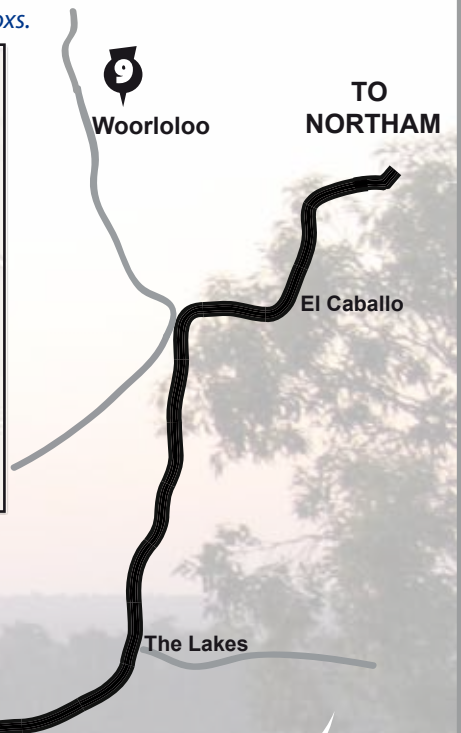

This document has active web links to the Google Maps. For directions to artist studios and more information, click on the small map boxes.

CHRISTINE HINGSTON
17 HARTUNG ST, MUNDARING

JOEL SMOKER - Red Dirt Arts
36 HOLLETT ROAD, STONEVILLE

JEREMY HOLTON - Peach Tree Gallery
740 DIBBLE ST, MOUNT HELENA

THOMAS BRIAN AYLWARD
3995 WERRIBEE ROAD, WOOROLOO

TO MIDLAND AND PERTH
Midland to Mundaring 16kms
Perth to Mundaring 34kms

GRAEME PAGES-OLIVER
24 CONSTANCE STREET, DARLINGTON

GREG CROWE - Hovea Pottery
55 Bentley Place, Hovea

INTA GODDARD
1380 Bailey Road Glen Forrest

JUDY KOTAI - Mountolive Studio Gallery
610 Mons Road, Hovea

MADELEINE CLEAR
200 VERNON AVENUE, MUNDARING